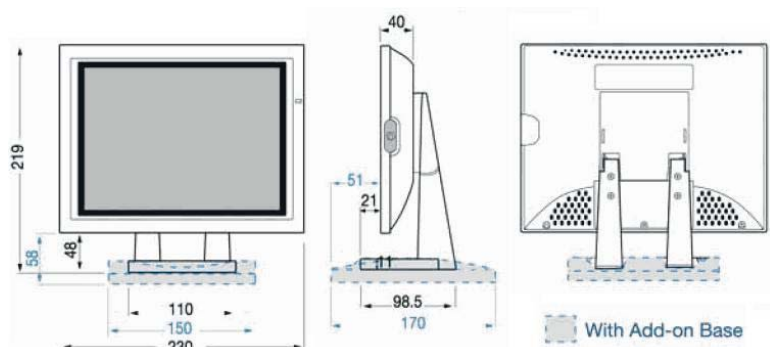

# PA80A Series

8" TFT LCD panel

Cost-effective, Desktop and Wall-mounting

An outstanding POS monitor which everyone can afford

1. Best model to replace out-of-fashion 9" CRT mono monitor
2. Base wall mountable with title 0~90 degree for different viewing angle
3. Wall-mounting base, optional for added-on-base for stability, enhance glass, and touch solution.
4. Compact size for space saving
5. Standard VESA wall mount 75x75mm
6. Ideal solution for POS and Customer display application

### 7. Specification:

Model	PA80A series
Cabinet Color	Beige or Black
Display Size	8"
Resolution	800 x 600 SVGA
Color	261, 144
Viewing Angle	Horizontal: 50 degree, Vertical: 65 degree Right: 65 degree, Left: 65 degree
Response Time Tr/Tf	30ms
Contrast Ratio	400 : 1
Brightness	200 cd/m <sup>2</sup>
VGA Signal	R/G/B Anaog VGA, 15p n Mini D-sub x 1
Scan Frequencies	Horizontal: 40KHz, Vertical: 60~75Hz
Control Power	On/ Off with LED indicator
Power Input	Universal AC 100~ 240V, 50/60 Hz
Power Output	DC +12V/ 1.5A
Management Consumption	VESA DPMS Standard 15W/1W
Storage Temperature	0°C ~ 60°C
Operation Temperature	-10°C ~ 60°C
Humidity	10% ~ 90% (Non-saturation)
Weight	1.1Kg
Safety & EMI	FDD, CE(CB), CCC, BSMI, UL/cUL

PA80A with add-on-base

VESA standard Wall Mount 75x75mm

Birch is a trademark of Birch Technology U.S.A. Inc  
All other products, brands or companies are trademarks or registered trademarks of their respective companies.